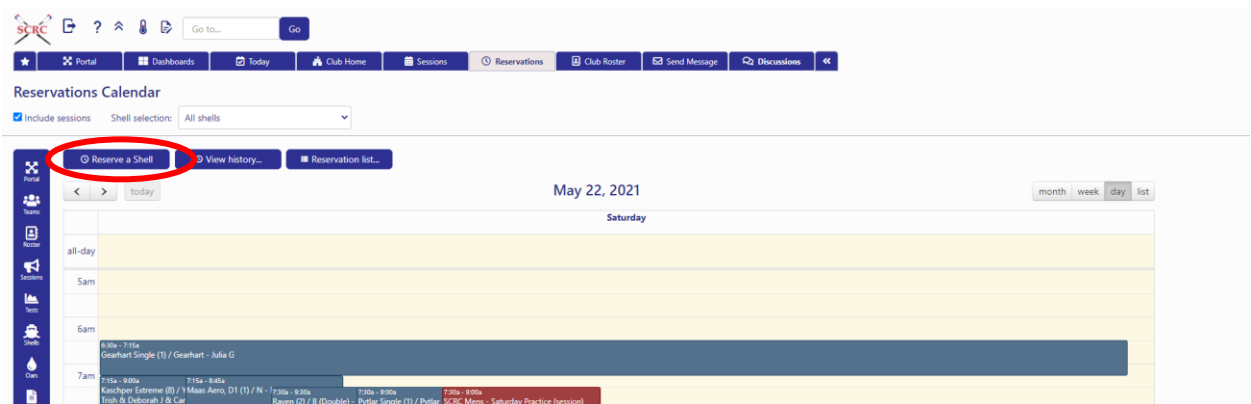

From the iCrew SCRC club home page, click **Reservations**.

- In the iCrew app: From the home page, click **Reservations** then click **Reserve a Shell**.

- On the web version: From the home page in the upper tabs, click **Reservations**.

Then click **Reserve a Shell**.

Reservations, whether made on the web or app version, are completed the same way.

- From the Make Reservation page, select your date, start time, duration or end time, shell, oars, and then click **Make Reservation**.
- You only have access to boats for which you are authorized to reserve.
- If you are reserving on site and rowing immediately, select **Check out onto the water immediately** before you click **Make Reservation**.