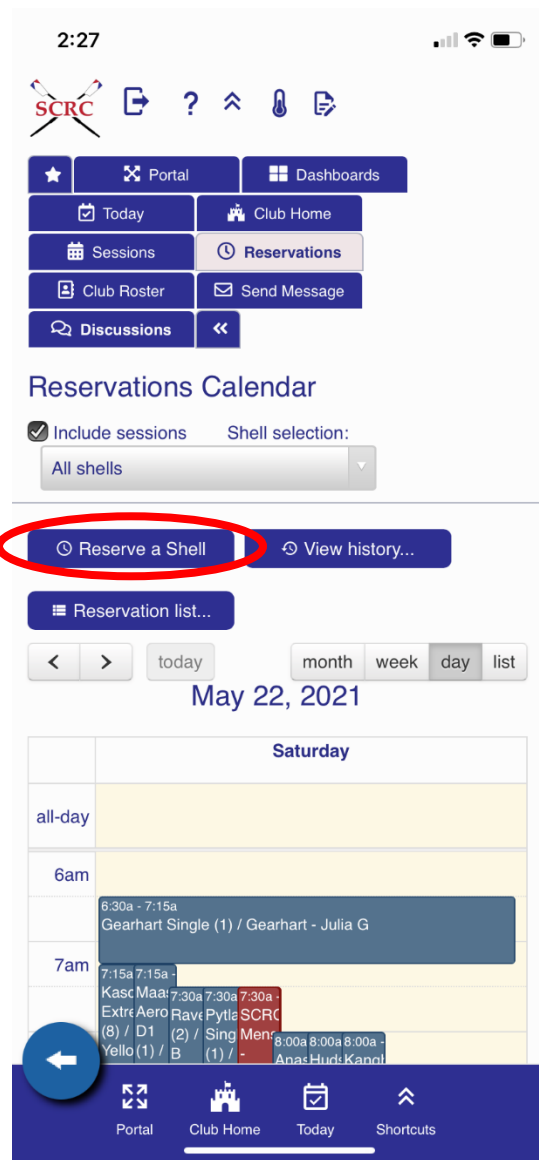

SCRC Non-Team Reservations Updated May 25, 2021

Steps for Reserving a Shell for Non-Team Use

All boat use sessions, private or club boats, should be registered in iCrew. If you do not have access to iCrew please contact icrew@swancreekrowing.com

From the iCrew SCRC club home page, click **Reservations**.

- In the iCrew app: From the home page, click **Reservations** then click **Reserve a Shell**.

- On the web version: From the home page in the upper tabs, click **Reservations**.

Then click **Reserve a Shell**.

Reservations, whether made on the web or app version, are completed the same way.

- From the Make Reservation page, select your date, start time, duration or end time, shell, oars, and then click **Make Reservation**.
- You only have access to boats for which you are authorized to reserve.
- If you are reserving on site and rowing immediately, select **Check out onto the water immediately** before you click **Make Reservation**.